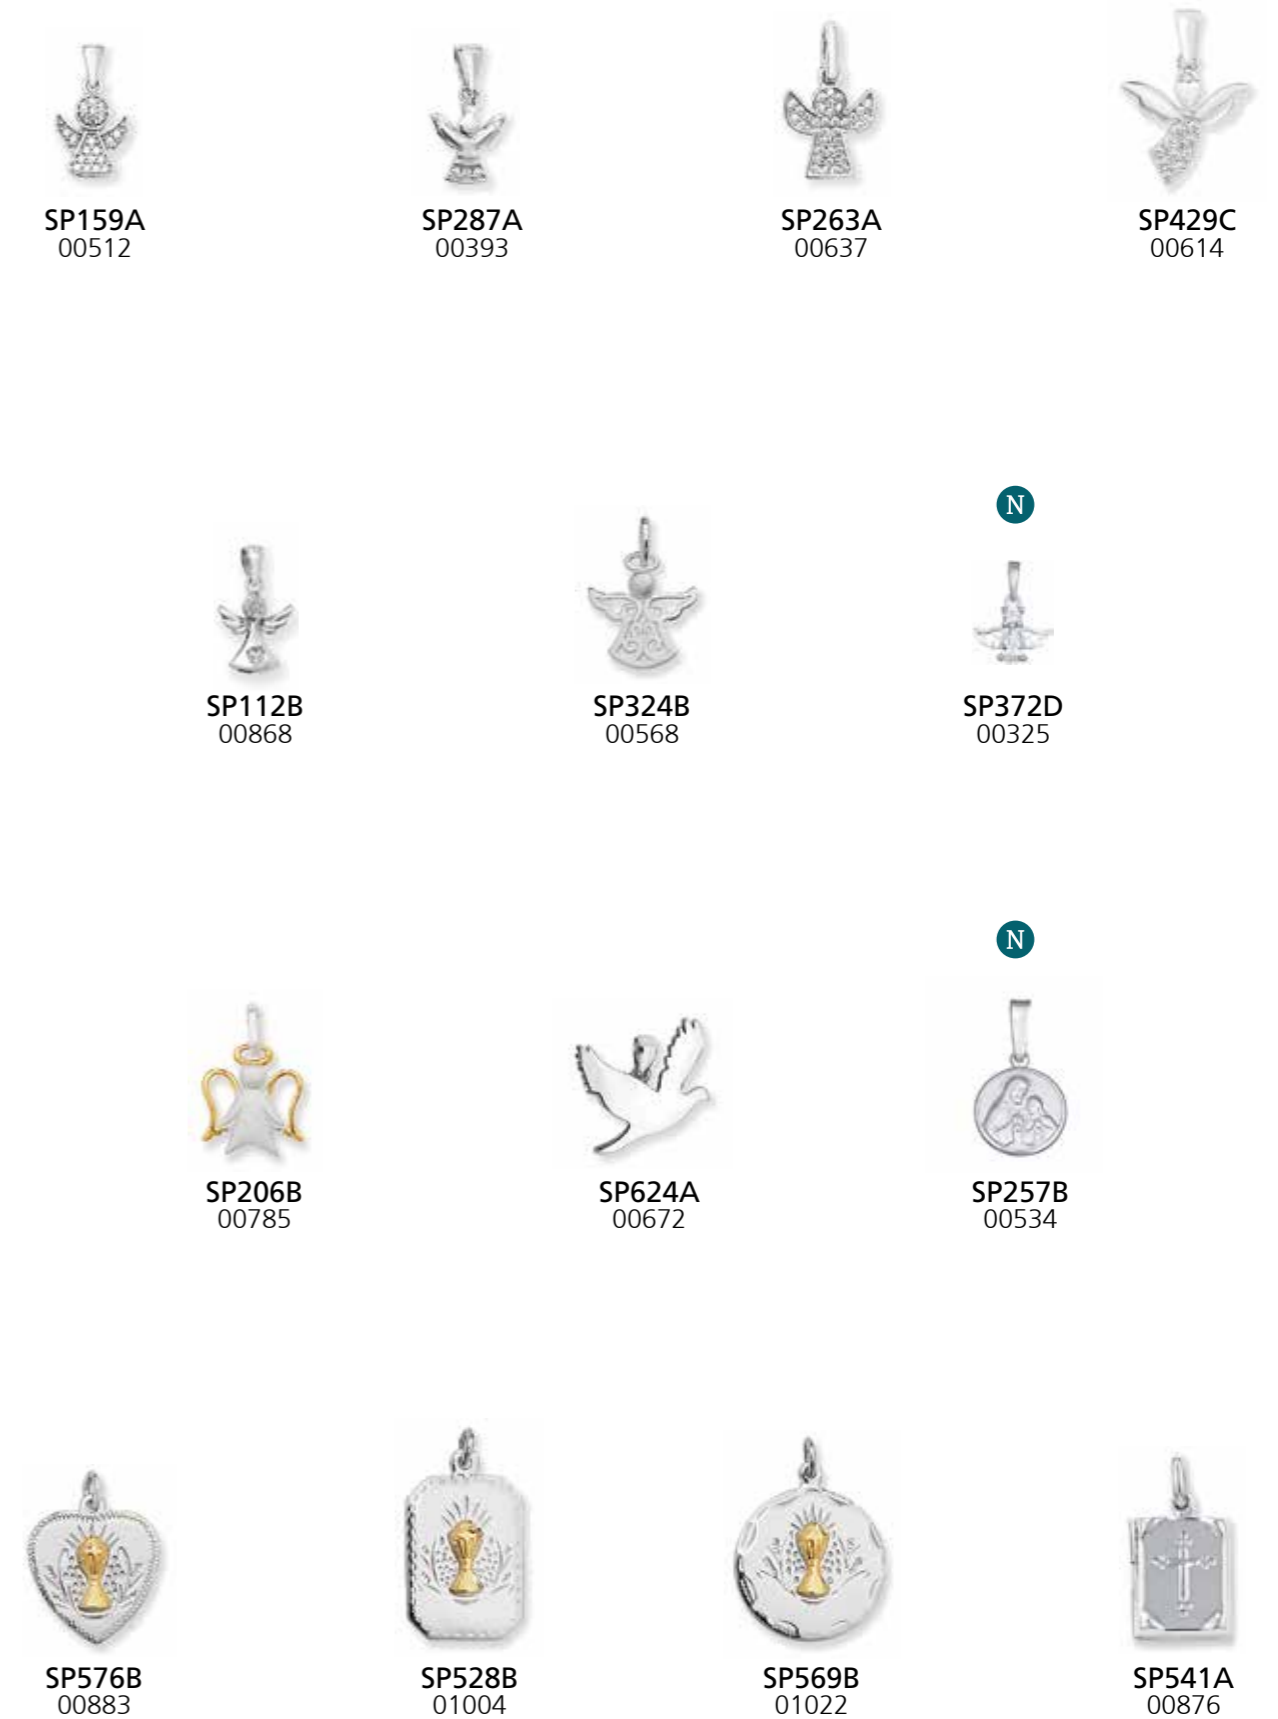

SP794A
00926

SP041B
00610

SP138A
00794

SP725B
00512

SILVER PENDANTS

PRODUCTS ARE TRUE TO SIZE

SILVER PENDANTS

PRODUCTS ARE TRUE TO SIZE

SILVER PENDANTS

PRODUCTS ARE TRUE TO SIZE

SILVER PENDANTS

PRODUCTS ARE TRUE TO SIZE

SILVER PENDANTS

PRODUCTS ARE TRUE TO SIZE

SP036A
00478

SP007A
00728