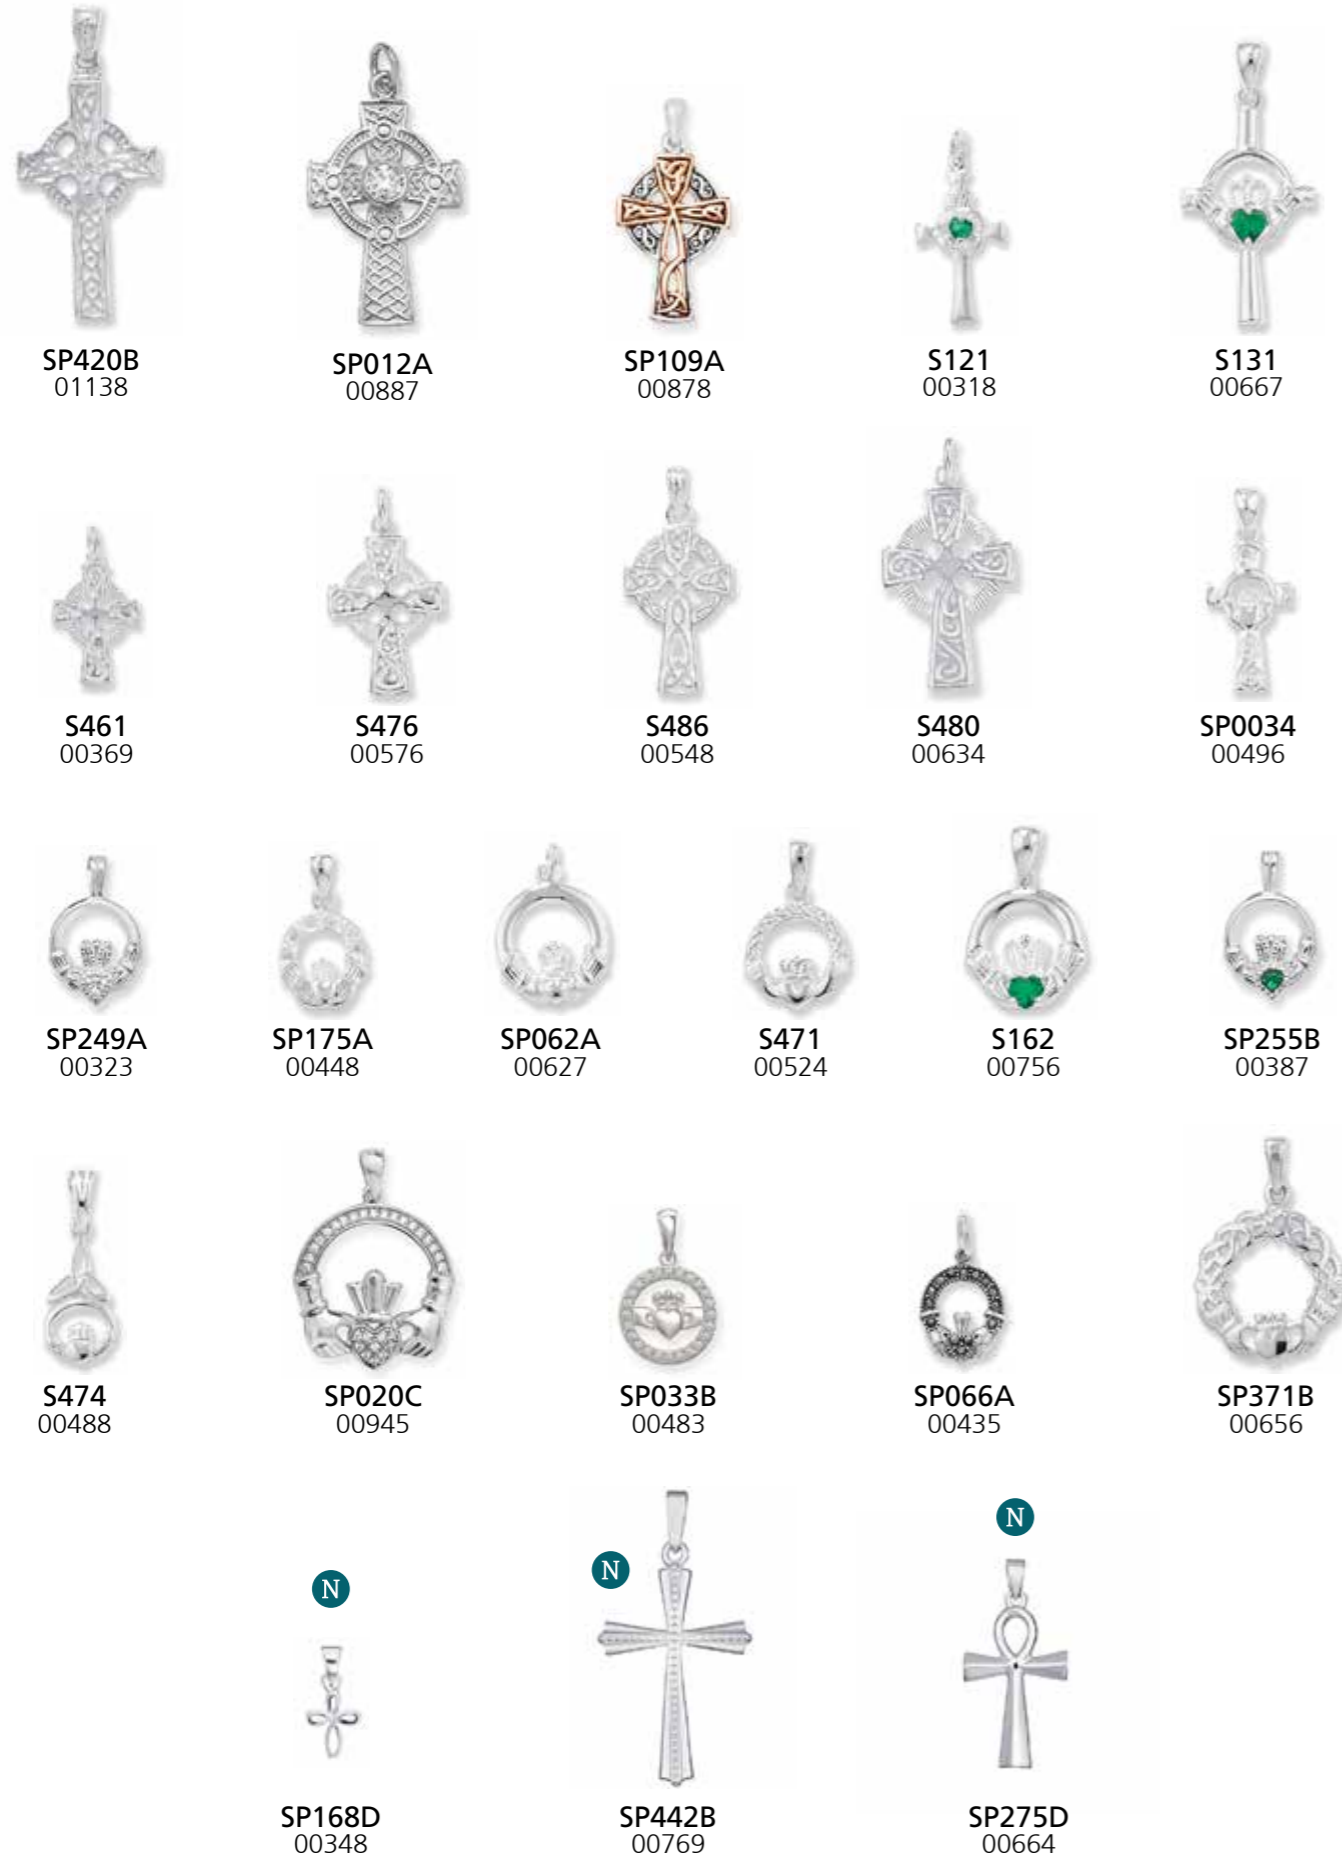

SP794A
00926

SP041B
00610

SP138A
00794

SP725B
00512

SILVER PENDANTS

PRODUCTS ARE TRUE TO SIZE

SILVER PENDANTS

PRODUCTS ARE TRUE TO SIZE

SILVER PENDANTS

PRODUCTS ARE TRUE TO SIZE

SILVER PENDANTS

PRODUCTS ARE TRUE TO SIZE

SILVER PENDANTS

PRODUCTS ARE TRUE TO SIZE

SP036A
00478

SP007A
00728