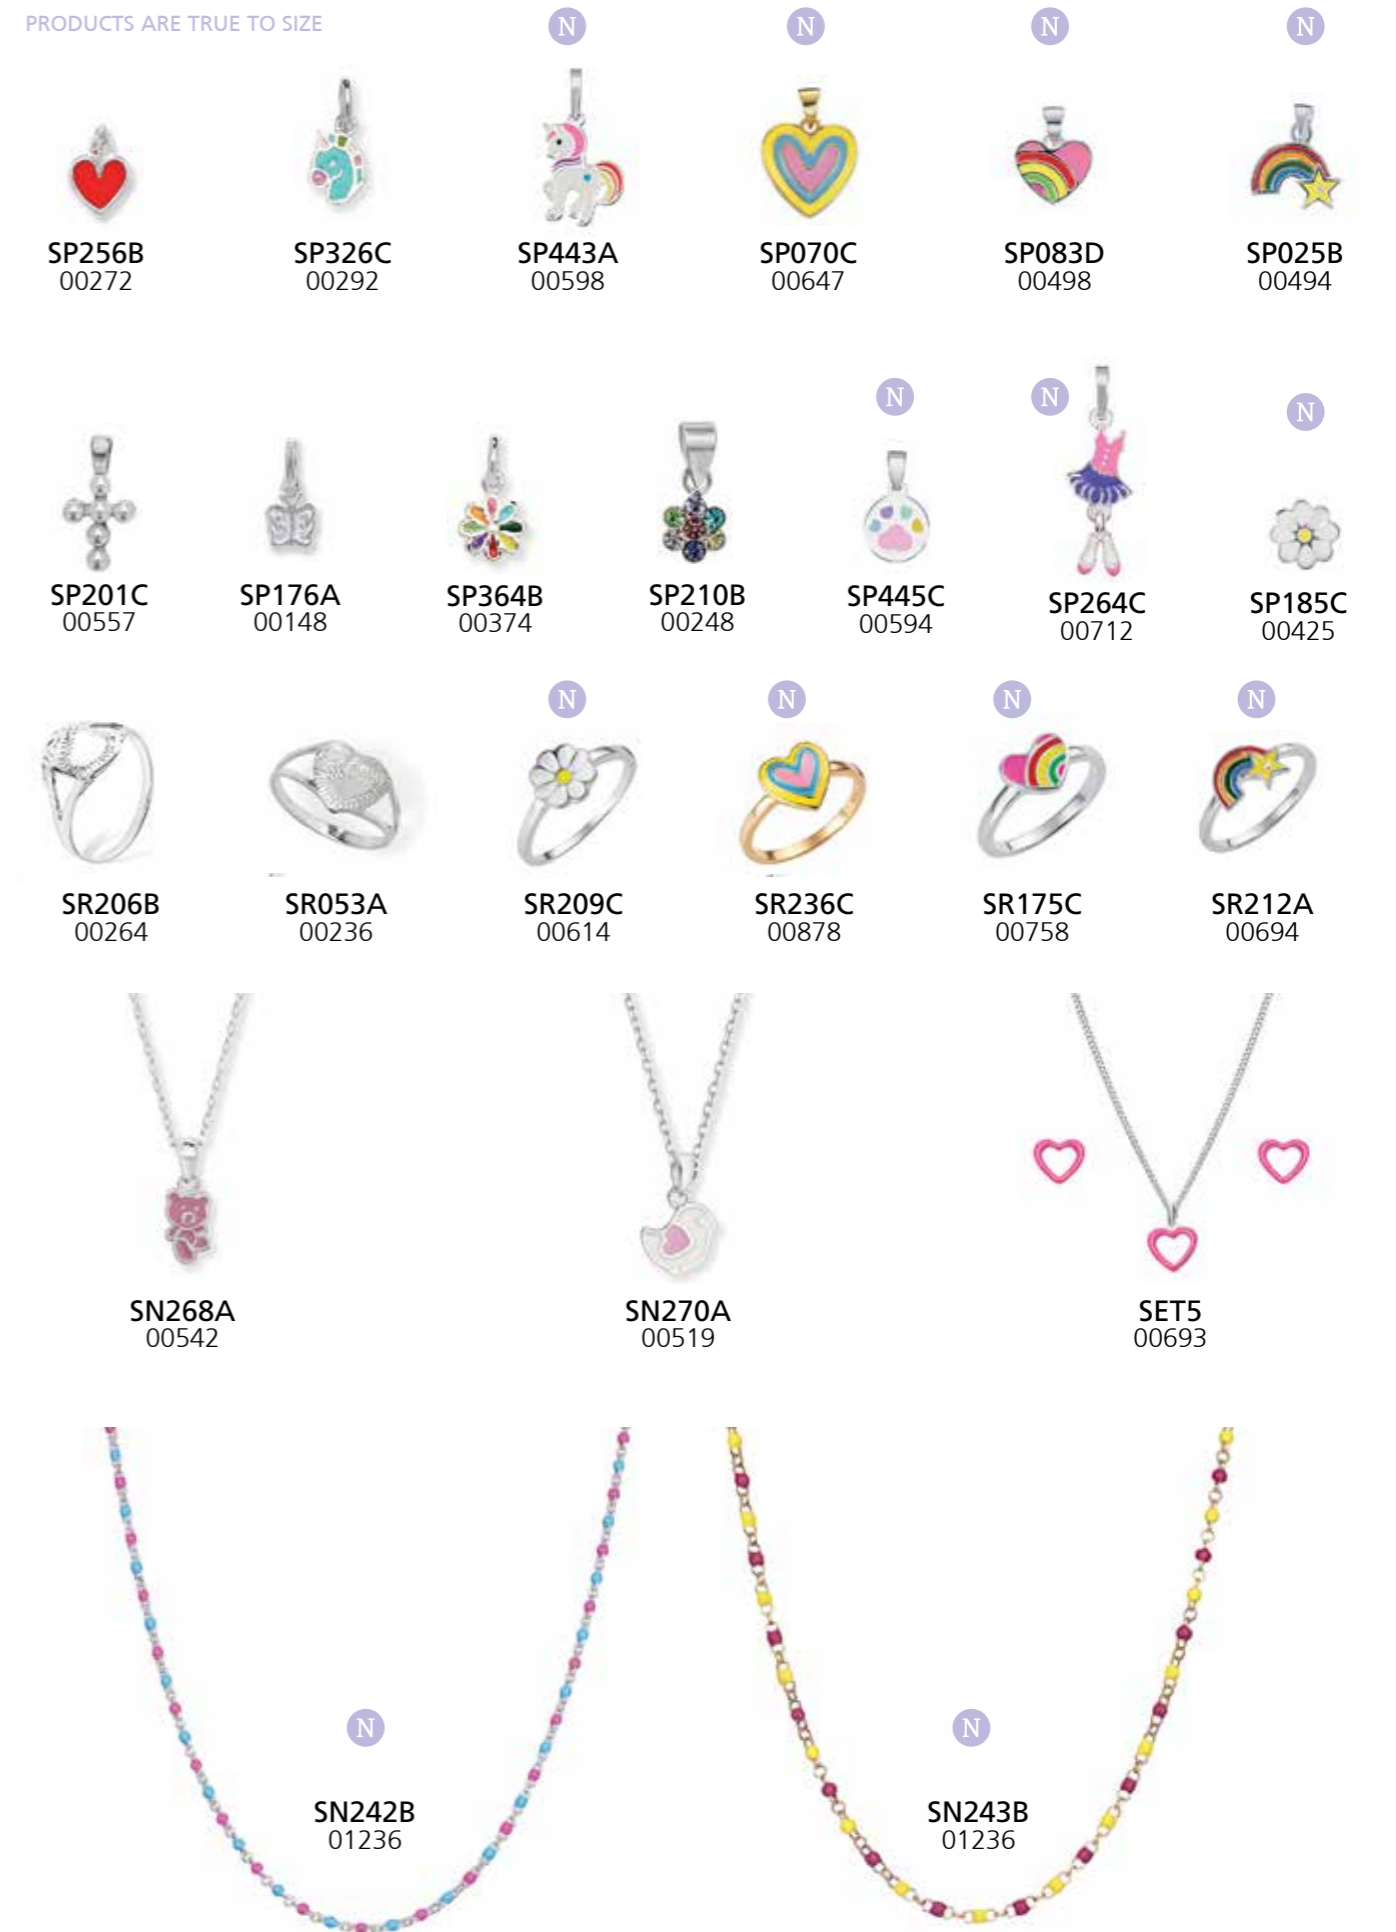

SILVER ANKLETS

KURATE

- 
N
SA012A
01087
- 
N
SA013A
01248
- 
N
SA014A
01378
- 
N
SA015A
01067

SILVER KIDS

PRODUCTS ARE TRUE TO SIZE

SILVER KIDS

PRODUCTS ARE TRUE TO SIZE

KURATE

SILVER KIDS

PRODUCTS ARE TRUE TO SIZE

SBR195B
00812

SBR134B
00867

SBR122A
01474

SBR133B
00829

SBR050C
00661

SBR109B
00531