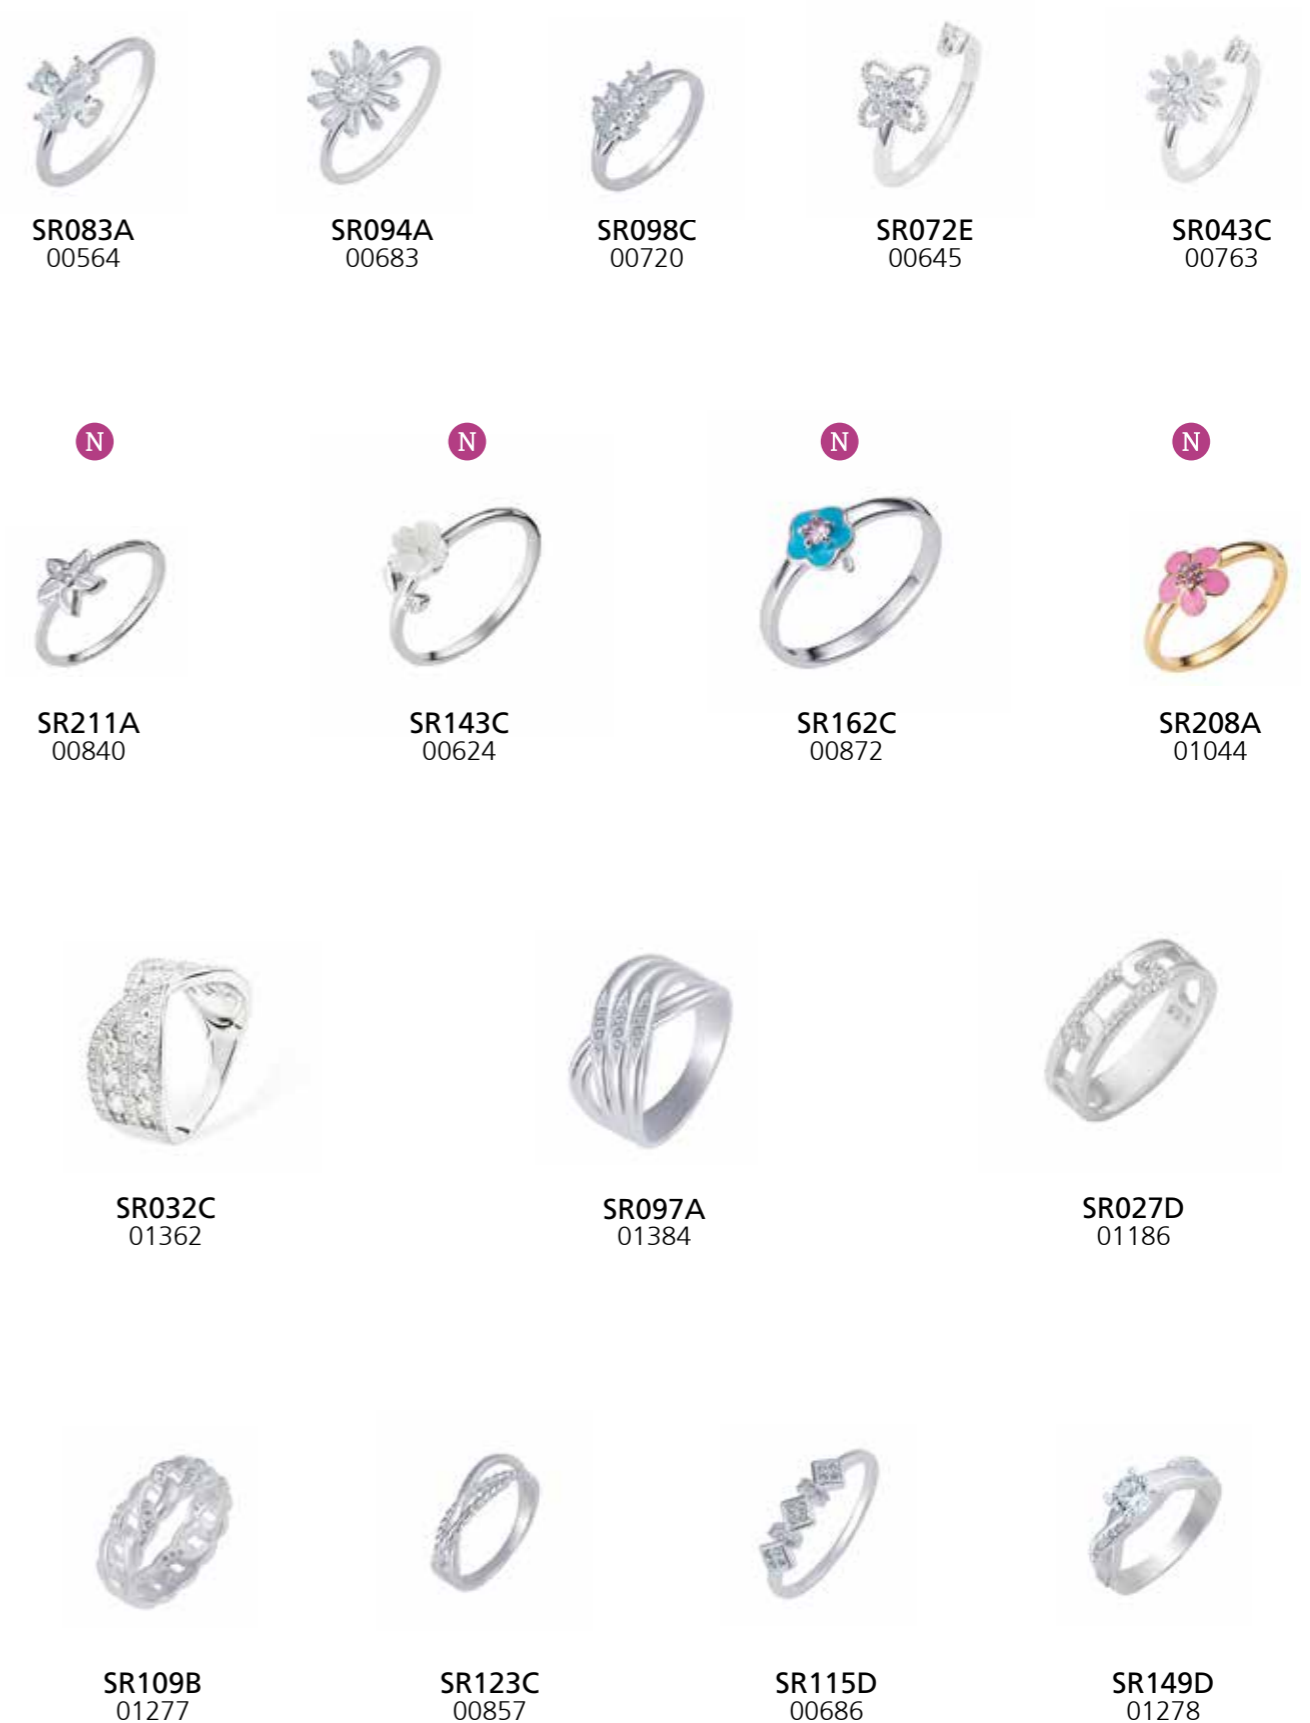

PRODUCTS ARE TRUE TO SIZE

WOMEN'S RINGS J to R

SILVER RINGS

PRODUCTS ARE TRUE TO SIZE

RINGS ARE AVAILABLE IN SIZES J TO R

SILVER RINGS

PRODUCTS ARE TRUE TO SIZE

RINGS ARE AVAILABLE IN SIZES J TO R