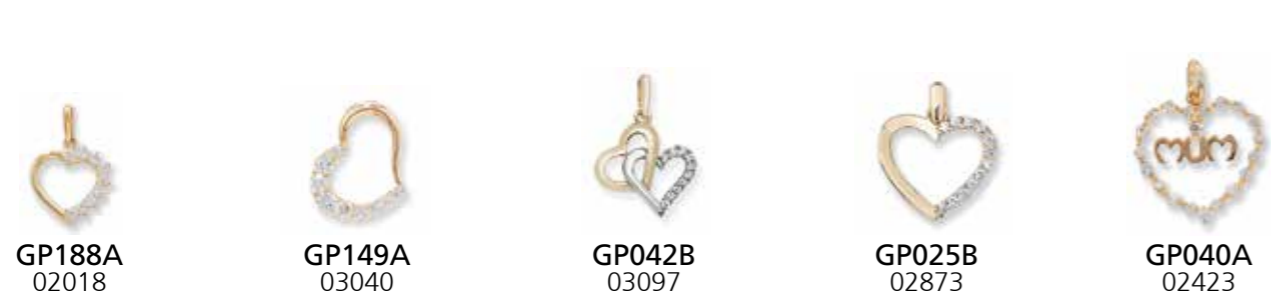

GER186D
02438

GER200C
04253

GER377A
03793
0.9g

GOLD PENDANTS

PRODUCTS ARE TRUE TO SIZE

GOLD PENDANTS

PRODUCTS ARE TRUE TO SIZE

GOLD PENDANTS

PRODUCTS ARE TRUE TO SIZE

GP201A
01014

GP245A
00938

GP0175
01835

GP055A
01353

GP200B
01242

GP196B
01440

GP146B
00954